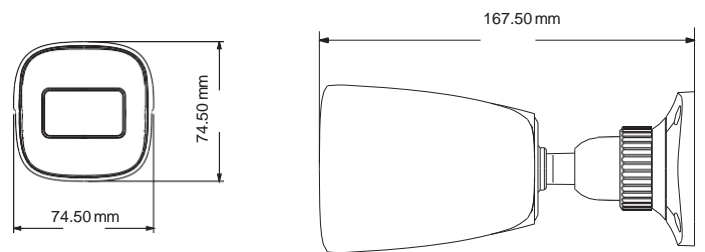

## 2MP Network IR Water-Proof Bullet Camera

- 2MP ( 1920 × 1080 ) H.265 full real time coding
- Max. resolution: 1920 × 1080
- ICR auto switch, true day / night
- 20 ~ 30m IR night view distance
- 3D DNR, true WDR, HLC, BLC, Smart IR and ROI coding
- One CVBS output; One MIC IN
- DC12V/PoE power supply
- Support smart phone, iPad, remote monitoring
- IP67 ingress protection
- Support three streams
- P2P function optional
- Smart analytics (optional): abnormal video signal detection, line crossing detection and region intrusion detection

## Others

Power Supply	DC12V/PoE
Power Consumption	< 5W
Operating Environment	- 30 °C ~ 60 °C (-22°F~140°F) Humidity: less than 95 % (non-condensing)
Dimensions ( mm )	167.5 x 74.5 x 74.5
Weight ( net )	Approx. 0.39KG
Installation	Ceiling mounting; Wall mounting

## DIMENSIONS