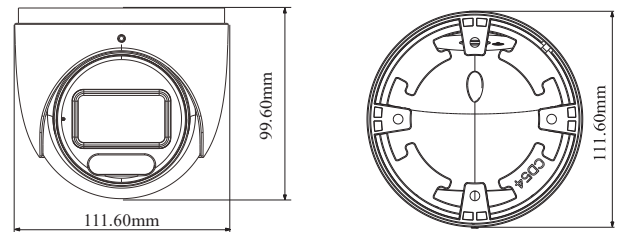

## 4MP Full-Color Turret Network Camera

- H.265+ / H.265 / H.264 +/H.264 / MJPEG coding
- Max. resolution: 2688 × 1520
- 20~ 30m white light view distance
- 24/7 full color imaging
- 3D DNR, WDR, HLC, BLC, and ROI coding
- Support electronic image stabilization
- Support image distortion correction
- Support 1CH audio input; 1 CH built-in MIC
- Built-in micro SD card slot; up to 512GB
- DC12V/PoE power supply
- IP 67 ingress protection
- Support three streams
- Support remote monitoring by smart phones & tablet PCs with iOS and Android OS
- Multiple smart events can be enabled at the same time
- Support P2P function
- Support dual-system backup

### DIMENSIONS