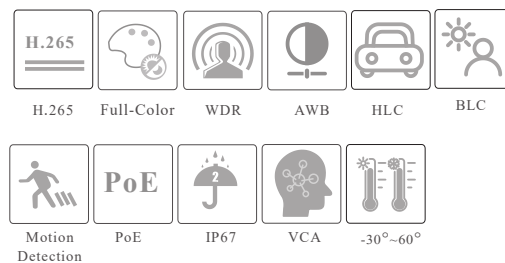

### SPECIFICATIONS

Model	NGC-7241FC			
<b>Camera</b>				
Image Sensor	1 / 1.79 "CMOS			
Image Size	2688 × 1520			
Electronic Shutter	Auto or manual mode; manual mode: 1 / 3s ~ 1 / 100000 s			
Iris Type	Fixed Iris			
Min. Illumination	0.0001 lux @F1.0, AGC ON; 0 lux with illumination on			
S/N Ratio	≥50 dB			
Lens	2.8mm@F1.0, H.FoV: 112°;V.FoV:61°;D.FoV:132°			
Focus	Fixed			
Lens Mount	M12			
Wide Dynamic Range	120dB			
BLC	Yes			
HLC	Yes			
Defog	Yes			
Digital NR	3D DNR			
EIS	Yes			
Angle Adjustment	Pan: 0°~360°; Tilt:0°~80°;Rotation: 0°~360°			
<b>Image</b>				
Video Compression	Main stream: H.265+/ H.265 / H.264+ / H.264 Sub stream/Third stream: H.265+/ H.265 / H.264+ / H.264/ MJPEG			
H.264 Compression Standard	Baseline Profile/Main Profile/High Profile			
Resolution	4MP (2688×1520),2K (2560×1440), 1080P (1920×1080), 720P (1280×720), D1, VGA (640×480), 640×360, CIF, 480×240			
Main Stream	4MP/2K/1080P( 60Hz: 1 ~ 30fps; 50Hz: 1~25fps )			
Sub Stream	720P/D1/640×360/VGA/CIF/480×240 ( 60Hz: 1 ~ 30fps; 50Hz: 1~25fps )			
Third Stream	720P/D1/640×360/VGA/CIF/480×240 ( 60Hz: 1 ~ 30fps; 50Hz: 1~25fps )			
Bit Rate	32 Kbps ~8 Mbps			
Bit Rate Type	VBR / CBR			
Audio Compression	G711A / U			
Image Settings	ROI, Saturation, Brightness, Hue, Contrast, Wide Dynamic, Sharpness, Image Flip, Image Mirror, NR, etc. adjustable through client software or web browser			
ROI	Each ROI to be configured separately			
<b>Interfaces</b>				
Network	RJ 45 (10/100 Base-T)			
Video Output	No			
Audio	1CH audio input; 1CH built-in microphone			
Storage	Built-in micro SD card slot; up to 512GB			
Reset	Yes			
Alarm	No			
<b>Intelligent Analytics</b>				
Smart Event	Line crossing, region intrusion/entrance/exiting (human/vehicle classification), abandoned/ missing object detection			
Statistics	Target counting by line (human/vehicle classification)			
Exception Detection	Scene change, video blur and abnormal color detection, audio exception			
Face Detection	Face detection, face capture			
<b>DORI Distance</b>				
Lens	Detect	Observe	Recognize	Identify
2.8mm	52m(170ft)	21m(68ft)	10m(33ft)	5m(17ft)
<b>Functions</b>				
Remote Monitoring	Web Client/Navajo NVR/NVMS/mobile APP			
Web Browser	Chrome 92.0+/Edge 92.0+/Firefox 91.0+/Safari 13.1+			
Online Connection	Support simultaneous monitoring for up to 10 users; Support multi-stream real time transmission			
Network Protocol	UDP, IPv4, IPv6, DHCP, NTP, RTSP, RTP, RTCP, RTMP, FTP, PPPoE, DDNS, SMTP, SNMP, HTTP, 802.1x, UPnP, HTTPS, HTTP POST, P2P, QoS			