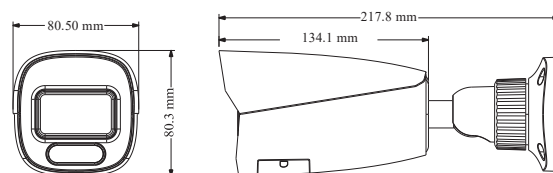

Interface Protocol	ONVIF
API & SDK	Yes
Storage	Network remote storage; micro SD card storage
Smart Alarm	Motion detection, SMD, SD card error, SD card full, IP address conflict, Network disconnection
GeneralFunction	Watermark, video mask, heartbeat, image distortion correction, corridor pattern, ANR, cloud upgrade, disarming
Security	Video encryption, firmware encryption, HTTPS encryption, configuration encryption, illegalloginlock, IP address filtering, 802.1x authentication, basic and token authentication for HTTP/RTSP
PoE	Yes , IEEE802.3af
White Light Range	20 ~ 30 m
Ingress Protection	IP 67
Others	
Power Supply	DC12V/PoE
Power Consumption	< 6.5W
Storage Conditions	- 30 °C ~ 65°C (-22°F~149°F), Humidity: less than 95 % (non-condensing)
Operating Conditions	- 30 °C ~ 60 °C (-22°F~140°F), Humidity: less than 95 % (non-condensing)
Dimensions (mm)	217.8 × 80.5 × 80.3
Weight (net)	Approx. 0.64KG
Installation	Ceiling mounting; Wall mounting
Certificate	CE, FCC
Environmental Protection	Directive EU RoHS, WEEE(2012/19/EU) , directive 94/62/EC and REACH(EC1907/2006)

DIMENSIONS

AVAILABLE ACCESSORIES