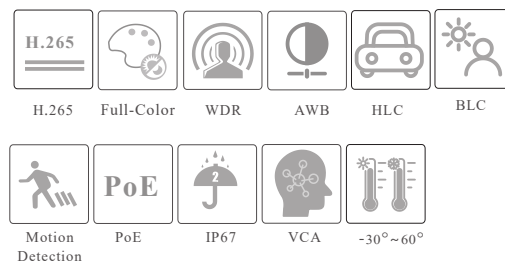

NGC-7341FC

4MP Full-Color Bullet Network Camera

- H.265+ / H.265 / H.264 +/H.264 / MJPEG coding
- Max. resolution: 2688 × 1520
- 20~ 30m white light view distance
- 24/7 full color imaging
- 3D DNR, WDR, HLC, BLC, and ROI coding
- Support electronic image stabilization
- Support image distortion correction
- Support 1CH audio input; 1 CH built-in MIC
- Built-in micro SD card slot; up to 512GB
- DC12V/PoE power supply
- IP 67 ingress protection
- Support three streams
- Support remote monitoring by smart phones & tablet PCs with iOS and Android OS
- Multiple smart events can be enabled at the same time
- Support P2P function
- Support dual-system backup