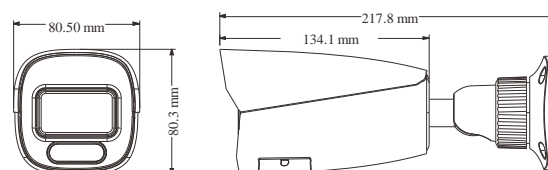

DORI Distance				
Lens	Detect	Observe	Recognize	Identify
2.8mm	62m(203ft)	25m(81ft)	12m(40ft)	6m(20ft)
3.6mm	79m(259ft)	32m(104ft)	16m(52ft)	8m(26ft)
2.8~12mm(W)	64m(210ft)	26m(84ft)	13m(42ft)	6m(20ft)
2.8~12mm(T)	189m(619ft)	75m(247ft)	38m(124ft)	19m(62ft)
Others				
Power Supply	DC12V/PoE			
Power Consumption	< 8.5W			
Storage Conditions	- 30 °C ~ 65°C (-22°F~149°F), Humidity: less than 95 % (non-condensing)			
Operating Conditions	- 30 °C ~ 60 °C (-22°F~140°F), Humidity: less than 95 % (non-condensing)			
Dimensions (mm)	217.8 × 80.5 × 80.3			
Weight (net)	Approx. 0.68KG			
Installation	Ceiling mounting; wall mounting			
Certificate	CE, FCC			
Environmental Protection	Complies with Directive EU RoHS, WEEE(2012/19/EU) , directive 94/62/EC and REACH(EC1907/2006)			

DIMENSIONS