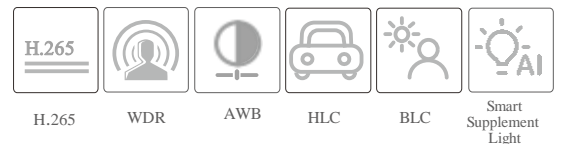

NGC-7346VAZ-ID

SPECIFICATIONS

Model	NGC-7346VAZ-ID	
Specifications		
Camera		
Image Sensor	1 / 3 "CMOS	
Image Size	2560×1440	
Electronic Shutter	1/1s ~ 1 / 100000s	
Iris Type	Fixed Iris	
Min. Illumination	0.005 lux @F1.6, AGC ON; 0 lux with illumination on 0.004 lux @F1.4, AGC ON; 0 lux with illumination on	
Lens	2.8mm@F1.6, H.FoV:94°;V.FoV: 50 °; D.FoV:115 ° 3.6mm@F1.6, H.FoV: 78 °; V.FoV: 40°; D.FoV:97 °	2.8~12mm@F1.4,H.FoV: 92 °~31 °; V.FoV: 48 °~17.2°; D.FoV: 112 °~ 35.6 °
Focus	Fixed	Motorized
Lens Mount	M12	Ø 14
Day&Night	ICR	
Wide Dynamic Range	120dB	
BLC	Yes	
HLC	Yes	
Digital NR	Yes	
S/N Ratio	≥50dB	
Angle Adjustment	Pan: 0°~360°; Tilt:0°~90°;Rotation: 0°~360°	
Image		
Video Compression	Main stream: H.265+ / H.265 / H.264+ / H.264 Sub stream: H.265+ / H.265 / H.264+ / H.264 / MJPEG Third stream: H.265+ / H.265 / H.264+ / H.264/ MJPEG	
H.265 Compression Standard	Main Profile@Leve4.1 High Tier	
Resolution	4MP (2560 × 1440), 3MP (2304 × 1296), 1080P (1920 × 1080), 720P (1280 × 720), D1, VGA (640× 480), 480× 240, CIF	
Main Stream	4MP/3MP/1080P/720P (60Hz: 1~30fps; 50Hz: 1~25fps)	
Sub Stream	720P/D1/VGA/CIF (60Hz: 1~30fps; 50Hz: 1~25fps)	
Third Stream	D1/480× 240/CIF (60Hz: 1~30fps; 50Hz: 1~25fps)	
Bit Rate	64 Kbps ~ 6 Mbps	
Bit Rate Type	VBR / CBR	
Image Settings	ROI, Saturation, Brightness, Hue, Contrast, Wide Dynamic, Sharpness, Image Mirror, Image Flip, NR, etc. adjustable through client software or web browser	
Audio Compression	G711A/U	
ROI	Each ROI to be configured separately	
Interfaces		
Network	RJ45	
Video Output	No	
Audio	1CH audio input; 1CH built-in MIC	
Storage	Built-in micro SD card slot, up to 256GB	
Reset	Yes	
Functions		
Remote Monitoring	Web browser /Navaio/NVMS2.X/Mobile APP	
Web Browser	Chrome 89.0+/Edge 89.0+/Firefox 87.0+/Safari 14.0+	
Online Connection	Support simultaneous monitoring for up to 6 users; Support multi-stream real time transmission	
Network Protocol	UDP, IPv4, IPv6, DHCP, NTP, RTSP, RTP, RTCP, RTMP, PPPoE, DDNS, SMTP, FTP, 802.1x, SNMP, UPnP, HTTP, HTTPS, HTTP POST, P2P, QoS	
Interface Protocol	ONVIF	
Storage	Network remote storage; micro SD card storage	
Smart Alarm	Motion detection, SMD, SD card error, SD card full, IP address conflict, network disconnection, video exception	
Smart Event	Line crossing/region intrusion (human/vehicle classification), abandoned/missing object detection	
General Function	Watermark, IP address filtering, video mask, heartbeat, ANR, cloud upgrade, smart supplement light, corridor pattern	
PoE	Yes (IEEE802.3af)	
Supplement Light Range	IR range: 30 ~ 50 m; white light range:30 ~ 40 m	
Ingress Protection	IP67	
Security	Video encryption, firmware encryption, HTTPS encryption, configuration encryption, illegal login lock, IP address filtering, 802.1x authentication, basic and digest authentication for HTTP/RTSP	