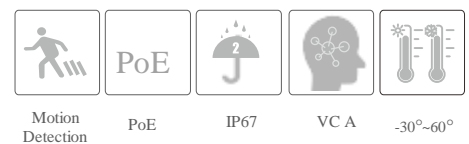

NGC-7346VAZ-ID

SPECIFICATIONS

Model	NGC-7346VAZ-ID	
Specifications		
Camera		
Image Sensor	1 / 3 "CMOS	
Image Size	2560×1440	
Electronic Shutter	1/1s ~ 1 / 100000s	
Iris Type	Fixed Iris	
Min. Illumination	0.005 lux @F1.6, AGC ON; 0 lux with illumination on 0.004 lux @F1.4, AGC ON; 0 lux with illumination on	
Lens	2.8mm@F1.6, H.FoV:94°;V.FoV: 50 °; D.FoV:115 ° 3.6mm@F1.6, H.FoV: 78 °; V.FoV: 40°; D.FoV:97 °	2.8~12mm@F1.4,H.FoV: 92 °~31 °; V.FoV: 48 °~17.2°; D.FoV: 112 °~ 35.6 °
Focus	Fixed	Motorized
Lens Mount	M12	Ø 14
Day&Night	ICR	
Wide Dynamic Range	120dB	
BLC	Yes	
HLC	Yes	
Digital NR	Yes	
S/N Ratio	≥50dB	
Angle Adjustment	Pan: 0°~360°; Tilt:0°~90°;Rotation: 0°~360°	
Image		
Video Compression	Main stream: H.265+ / H.265 / H.264+ / H.264 Sub stream: H.265+ / H.265 / H.264+ / H.264 / MJPEG Third stream: H.265+ / H.265 / H.264+ / H.264/ MJPEG	
H.265 Compression Standard	Main Profile@Leve4.1 High Tier	
Resolution	4MP (2560 × 1440), 3MP (2304 × 1296), 1080P (1920 × 1080), 720P (1280 × 720), D1, VGA (640× 480), 480× 240, CIF	
Main Stream	4MP/3MP/1080P/720P (60Hz: 1~30fps; 50Hz: 1~25fps)	
Sub Stream	720P/D1/VGA/CIF (60Hz: 1~30fps; 50Hz: 1~25fps)	
Third Stream	D1/480× 240/CIF (60Hz: 1~30fps; 50Hz: 1~25fps)	
Bit Rate	64 Kbps ~ 6 Mbps	
Bit Rate Type	VBR / CBR	
Image Settings	ROI, Saturation, Brightness, Hue, Contrast, Wide Dynamic, Sharpness, Image Mirror, Image Flip, NR, etc. adjustable through client software or web browser	
Audio Compression	G711A/U	
ROI	Each ROI to be configured separately	
Interfaces		
Network	RJ45	
Video Output	No	
Audio	1CH audio input; 1CH built-in MIC	
Storage	Built-in micro SD card slot, up to 256GB	
Reset	Yes	
Functions		
Remote Monitoring	Web browser /Navaio/NVMS2.X/Mobile APP	
Web Browser	Chrome 89.0+/Edge 89.0+/Firefox 87.0+/Safari 14.0+	
Online Connection	Support simultaneous monitoring for up to 6 users; Support multi-stream real time transmission	
Network Protocol	UDP, IPv4, IPv6, DHCP, NTP, RTSP, RTP, RTCP, RTMP, PPPoE, DDNS, SMTP, FTP, 802.1x, SNMP, UPnP, HTTP, HTTPS, HTTP POST, P2P, QoS	
Interface Protocol	ONVIF	
Storage	Network remote storage; micro SD card storage	
Smart Alarm	Motion detection, SMD, SD card error, SD card full, IP address conflict, network disconnection, video exception	
Smart Event	Line crossing/region intrusion (human/vehicle classification), abandoned/missing object detection	
General Function	Watermark, IP address filtering, video mask, heartbeat, ANR, cloud upgrade, smart supplement light, corridor pattern	
PoE	Yes (IEEE802.3af)	
Supplement Light Range	IR range: 30 ~ 50 m; white light range:30 ~ 40 m	
Ingress Protection	IP67	
Security	Video encryption, firmware encryption, HTTPS encryption, configuration encryption, illegal login lock, IP address filtering, 802.1x authentication, basic and digest authentication for HTTP/RTSP	