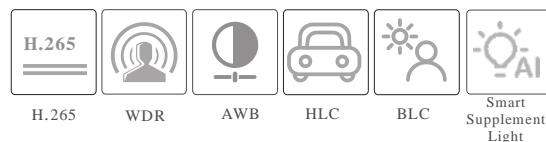

- H.265+ /H.265 /H.264+ /H.264/MJPEG coding
- Max. resolution: 6MP (3200 × 1800)
- Auto day/night switch
- 3D DNR, WDR, HLC, BLC, etc.
- ROI coding
- Support smart supplement light
- 10~20m white light view distance; 20~30m IR view distance
- DC12V/PoE power supply
- IP 67 ingress protection
- Support dual streams
- Support remote monitoring by smart phones & tablet PCs with iOS and Android OS
- Support line crossing detection & region intrusion detection
- Support SMD