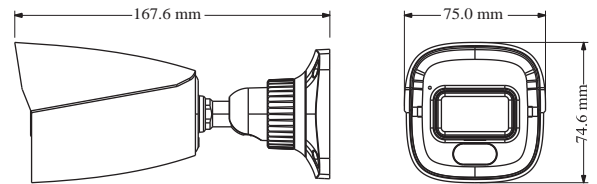

PoE	Yes, IEEE802.3af
Supplement Light Range	IR range: 20 ~ 30 m; white light range:10 ~ 20 m
Ingress Protection	IP67
Others	
Power Supply	DC12V/PoE
Power Consumption	< 6W
Operating Environment	- 30 °C ~ 60 °C (-22°F~140°F), Humidity: less than 95 % (non-condensing)
Storage Environment	- 30 °C ~ 65°C (-22°F~149°F), Humidity: less than 95 % (non-condensing)
Dimensions (mm)	167.6 × 75 × 74.6
Weight (net)	Approx. 0.382KG
Installation	Ceiling mounting; Wall mounting
Certificate	CE, FCC
Environmental Protection	Complies with Directive EU RoHS, WEEE(2012/19/EU), directive 94/62/EC and REACH(EC1907/2006)

DIMENSIONS

AVAILABLE ACCESSORIES