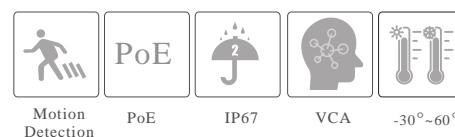

SPECIFICATIONS

Specifications	Model	NGC-7361F2.8-ID			
Camera					
Image Sensor	1 / 2.7 "CMOS				
Image Size	3200×1800				
Electronic Shutter	1 / 2s ~ 1 / 100000s				
Iris Type	Fixed Iris				
Min. Illumination	0.007 lux @F1.6, AGC ON; 0 lux with illuminator on				
Lens	2.8mm@F1.6, Horizontal FoV:110.5°; Vertical FoV:57°; Diagonal FoV:131° 3.6mm@F1.6, Horizontal FoV:91.5°; Vertical FoV:49.5°; Diagonal FoV:107°				
Focus	Fixed				
Lens Mount	M12				
Day&Night	ICR				
Wide Dynamic Range	Digital WDR				
BLC	Yes				
HLC	Yes				
Digital NR	Yes				
S/N Ratio	≥50 dB				
Angle Adjustment	Pan: 0°~360°; Tilt:0°~80°; Rotation: 0°~360°				
DORI Distance					
Lens	Detect	Observe	Recognize	Identify	
2.8mm	60m(196ft)	24m(78ft)	12m(39ft)	6m(20ft)	
3.6mm	71m(233ft)	28m(93ft)	14m(47ft)	7m(23ft)	
Image					
Video Compression	Main stream: H.265+ / H.265 / H.264 + / H.264 Sub stream: H.265+ / H.265 / H.264 + / H.264 / MJPEG				
H.265 Compression Standard	Main Profile@Leve4.1 High Tier				
Resolution	6MP(3200×1800), 4MP(2688×1520), 1080P(1920×1080), 720P(1280×720), D1, VGA(640×480), 480×240, CIF				
Main Stream	60Hz: 6MP(1~20fps)/4MP/1080P(1~30fps); 50Hz: 6MP(1~20fps)/4MP/1080P(1~25fps)				
Sub Stream	60Hz: 720P/D1/VGA/ CIF/480×240(1~30fps); 50Hz: 720P/D1/VGA/ CIF/480×240(1~25fps)				
Bit Rate	64 Kbps ~8Mbps				
Bit Rate Type	VBR / CBR				
Audio Compression	G711A/U				
Image Settings	ROI, Saturation, Brightness, Hue, Contrast, Wide Dynamic, Sharpness, Image Mirror, Image Flip, NR, etc. adjustable through client software or web browser				
ROI	Each ROI to be configured separately				
Interfaces					
Network	RJ45				
Video Output	No				
Audio	1CH built-in MIC				
Storage	No				
Reset	No				
Functions					
Remote Monitoring	Web browser /NAVAIO NVR/NVMS2.X/Mobile APP				
Web Browser	IE 11 (plug-in required)/Chrome 89.0+/Edge 89.0+/Firefox 87.0+/Safari 14.0+				
Online Connection	Support simultaneous monitoring for up to 3 users; Support multi-stream real time transmission				
Network Protocol	UDP, IPv4, IPv6, DHCP, NTP, RTSP, 802.1x, HTTP				
Interface Protocol	ONVIF				
Storage	Network remote storage				
Motion Detection	Support smart motion detection; filtering motion alarm triggered by other target types except humans.				
Smart Event	(Human) region intrusion detection, (human)line crossing detection				
General Function	Watermark, video mask, heartbeat Video encryption, firmware encryption, configuration encryption, illegal loginlock, IP address filtering, 802.1x authentication, basic and digest authentication for HTTP				
Security					