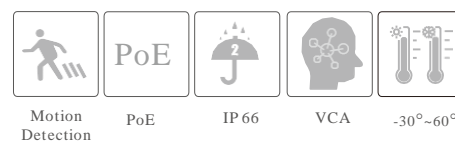

NGC-7360PA

6MP Dual-Illumination Bullet Network Camera

H.265S/ H.265+/H.265/H.264S/H.264 +/H.264 coding
Max. resolution: 3296 × 1856
30~ 40m white light view distance; 30~50 IR view distance
Support smart supplement light

ICR auto switch, true day / night vision
3D DNR, WDR, HLC, BLC, Smart IR and ROI coding

Support electronic image stabilization
Built-in micro SD card slot; up to 512G

DC12V/PoE power supply

IP 66 ingress protection

Support three streams

Support P2P function

Support SMD

Support remote monitoring by smart phones & tablet PCs
with iOS and Android OS

Intelligent analytics

Blue and red light warning (flashing alternately)

Support user-defined warning voice import

Dual system backup