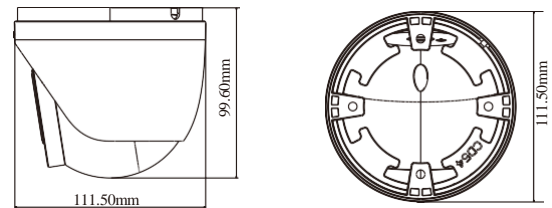

## 6MP Dual-illumination Turret Network Camera

- H.265S/ H.265+/H.265/H.264S/H.264 +/H.264 coding
- Max. resolution: 3296 × 1856
- 30~ 40m white light view distance; 30~40 IR view distance
- Support smart supplement light
- ICR auto switch, true day / night vision
- 3D DNR, WDR, HLC, BLC, Smart IR and ROI coding
- Support electronic image stabilization
- Built-in micro SD card slot; up to 512G
- DC12V/PoE power supply
- IP 66 ingress protection
- Support three streams
- Support P2P function
- Support SMD
- Support remote monitoring by smart phones & tablet PCs with iOS and Android OS
- Intelligent analytics
- Blue and red light warning (flashing alternately)
- Support user-defined warning voice import
- Dual system backup

### DIMENSIONS