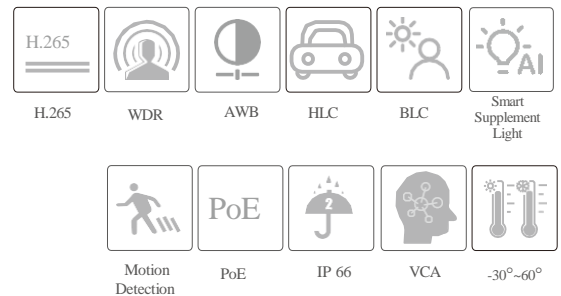

## 6MP Dual-illumination Turret Network Camera

- H.265S/ H.265+/H.265/H.264S/H.264 +/H.264 coding
- Max. resolution: 3296 × 1856
- 30~ 40m white light view distance; 30~40 IR view distance
- Support smart supplement light
- ICR auto switch, true day / night vision
- 3D DNR, WDR, HLC, BLC, Smart IR and ROI coding
- Support electronic image stabilization
- Built-in micro SD card slot; up to 512G
- DC12V/PoE power supply
- IP 66 ingress protection
- Support three streams
- Support P2P function
- Support SMD
- Support remote monitoring by smart phones & tablet PCs with iOS and Android OS
- Intelligent analytics
- Blue and red light warning (flashing alternately)
- Support user-defined warning voice import
- Dual system backup