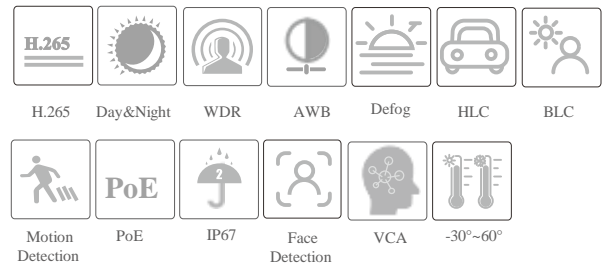

- H.265+/H.265/H.264+/H.264/MJPEG coding
- Max.resolution: 8MP (3840 × 2160)
- ICR auto switch, true day / night vision
- 3D DNR, true WDR, HLC, BLC and ROI coding
- Support electronic image stabilization
- 20~30m IR night view distance
- 1CH audio input; 1CH built-in MIC
- Built-in micro SD card slot, up to 256GB
- DC12V/PoE power supply
- Support three streams
- IP 67&IK10
- Support mobile surveillance by smart phones with iOS and Android OS
- Support SMD
- Support P2P function
- Intelligent analytics
- Dual-system backup