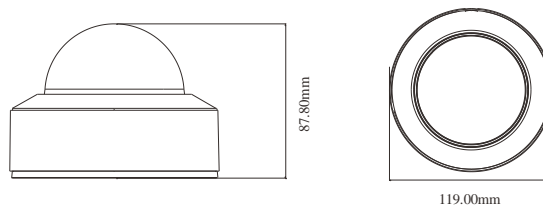

## 8MP HD AI Dome Network Camera

- H.265+/H.265/H.264+/H.264/MJPEG coding
- Max.resolution: 8MP ( 3840 × 2160 )
- ICR auto switch, true day / night vision
- 3D DNR, true WDR, HLC, BLC and ROI coding
- Support electronic image stabilization
- 20~30m IR night view distance
- 1CH audio input; 1CH built-in MIC
- Built-in micro SD card slot, up to 256GB
- DC12V/PoE power supply
- Support three streams
- IP 67&IK10
- Support mobile surveillance by smart phones with iOS and Android OS
- Support SMD
- Support P2P function
- Intelligent analytics
- Dual-system backup

## DIMENSIONS