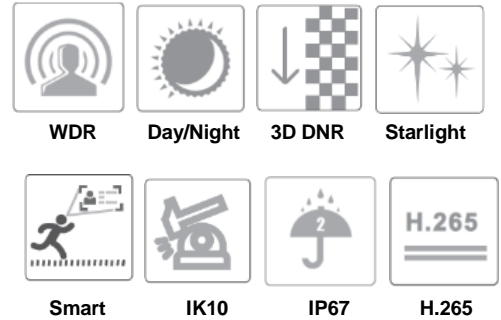

8MP Stitched 180° Panoramic Network Camera

NGC-7481PR

Detection

Features

- Four 2MP video modules to stitch one 8MP (4096x1800), 180°panoramic view stream
- True starlight technology (0.008lux@F2.0 AGC on) provides vivid color at most scenarios
- 20m Smart IR provides clear and uniform B/W image under no light conditions
- DWDR, 3D DNR, BLC, HLC
- Recognizes max. 50 faces/s within a public area
- Alarm triggered by multi-rules: line crossing, intrusion, device error
- 5 zones of e-PTZ, 4zones of privacy masks, and custom logo support.
- ONVIF specifications, interoperability between network video products, regardless of manufacturer
- Interface: RJ45, SD Card, Alarm, Audio, RS485
- - 30°C~60°C(-22°F ~ 140 °F), IP67, IK10, Metal body
- Support both PoE(802.3.af) and DC12V
- One IP, one cable, reducing total fees

Application

Public area safety: Railway station, Airport, Cathedral, City mall, Plaza, School, Conference room

Specifications

Camera Module	
Image sensor	1/2.8" progressive scan CMOS image sensor x 4
Mini. Illumination	Color: 0.008Lux @ (F2.0, AGC ON); B/W: 0.008Lux @(F2.0, AGC ON);0Lux with IR
Image setting	Flip, Mirror, Saturation, Brightness, Contrast, Sharpness, AGC, AWB
Shutter Speed	1/1 s – 1/10,000 s
White Balance	Auto/Manual/Indoor/Outdoor
Gain	Auto/Manual
Day & Night	IR Cut filter
Digital Zoom	16x
Privacy Mask	4 Programmable privacy masks
3D DNR	Auto /Manual
BLC	Yes
HLC	Yes
WDR	D-WDR
Defog	Electronic
EIS	Yes
Regional Exposure	No
Picture overlay	Logo picture could be overlaid on video
Lens	
Focus length	3.2mm lens x 4
Aperture	F2.0
FOV	Panoramic image: Horizontal FOV:180°; Vertical FOV: 85°
Working distance	1.0m ~ INF
IR	
IR Range	20m radius
Smart IR	Yes
Network	
Max Resolution	4096x1800@25/30fps
Main stream	4096 x 1800, 3840 x 1680 , 2880 x 1264(1~30fps)
Sub stream:	2048 x 896, 704 x 320(1~30fps)
Third stream:	704 x 320 (1~30fps)
SVC	Yes
Video compression	Smart H.265/H.264/MJPEG
Audio compression	G.711 A/U
Audio Enhancement	Not support