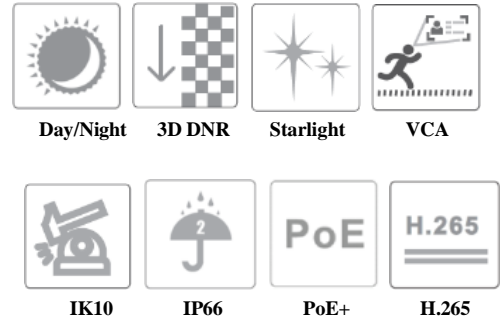

Outdoor 4*2MP Panoramic Quad-Directional

Starlight IR Dome Network Camera

NGC-7482PR

Features

- One dome camera contains 4 modules, each to different direction, equal to 4 sets of IP-Camera
- One IP address, One Cable(PoE+), One bracket, reduces TOC(total owner cost)
- Each module could circularly slide 0°~95° and vertically rotate 30°~70°
- Each module delivers max 2M (1920x1080P) full HD @25/30fps video stream.
- True starlight technology provides vivid color at most scenarios.
- 360°(H)x90°(V) circular IR illumination, up to 25m in radius.
- VCA: face, human/vehicle detection, intrusion, line crossing, etc.
- Alarm driven by multi-rules: cross line, intrusion, device error, etc.
- ONVIF specifications, interoperability between network video products regardless of manufacturer
- Full Interface: RJ45, SD Card, Alarm, Audio, Reset
- - 30°C~55°C(-22 °F ~ 131 °F), IP66 waterproof, IK10 vandal resistant, 6KV TVS lightning.
- Support PoE+(802.3.at, class4) and DC24V / AC24V

Dimension

Camera	NGC-7482PR	Outdoor 4*2MP Quad-Directional Starlight IR Dome Network Camera, PoE+/DC24V/AC24V, IP66/IK10, includes pendant mount bracket, not include power supply
--------	------------	--