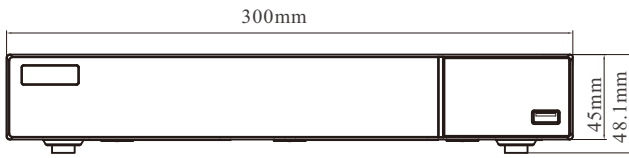

Dimensions