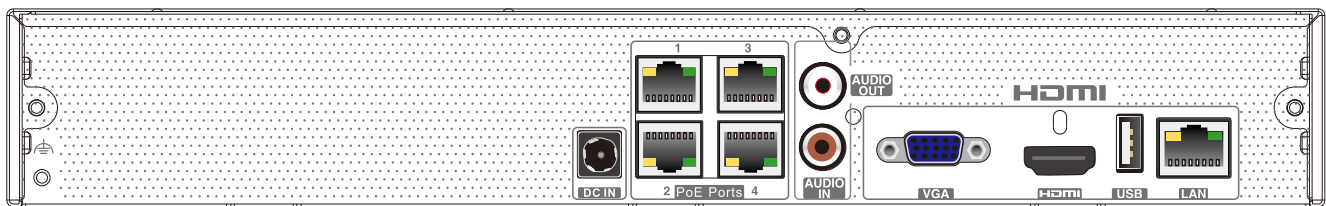

Rear Panel

NGD-8204.8POE