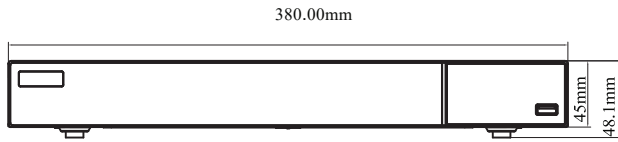

NGD-8216.8POE

8MP/6MP/5MP/4MP/3MP/
1080P/960P/720P HD PoE NVR

Dimensions