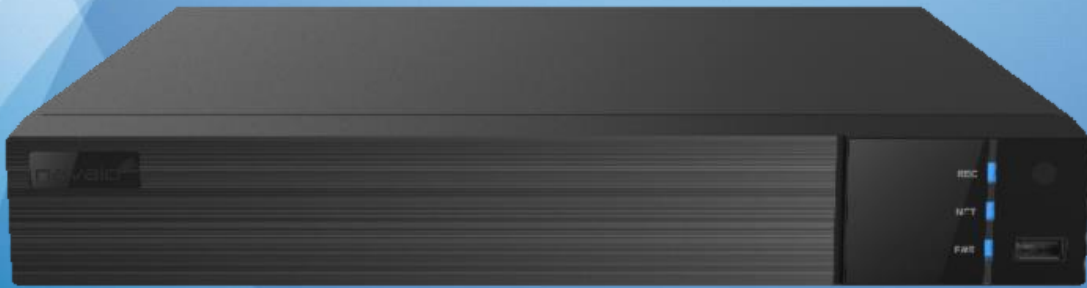

NGD-8216.8POE

16CH POE NVR

8MP/6MP/5MP/4MP/3MP/
1080P/720P HD PoE NVR

HD Output HD IPC DDNS Network PTZ Audio MIC Mobile CMS USB Mouse E-mail STD VCA

This series of products supports 16 CH 8MP/6MP/5MP/4MP/3MP/1080P/1280×1024/960P/720P high definition IP video input, which adopts the advanced SOC technique to ensure high definition recording in each channel and realize outstanding robustness of the system.

This series integrates with 16 PoE network ports and supports 16CH IPC direct connection to NVR, simultaneous 16 CH playback and 4K ultra high definition display. The series of product can meet different security requirements of home, financial, commerce, enterprise, transportation and government, etc.