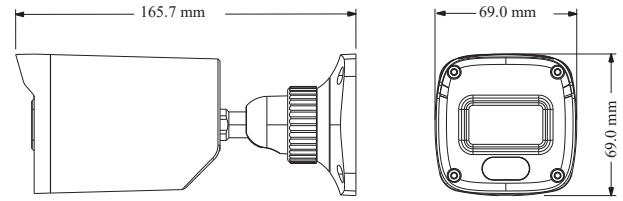

SPECIFICATIONS

Model	NAC-HD-321FC
Specifications	
Camera	
Image Sensor	1 / 2.8 "CMOS
Resolution	2MP
Image Size	1920 x 1080
Video Output	AHD / TVI / CVI / CVBS
Image System	PAL / NTSC
Electronic Shutter	Auto
LED Distance	20 ~ 30 m
Frame Rate	30fps(60Hz); 25fps (50Hz)
Min. Illumination	0 lux (LED ON)
Lens	3.6 mm (2.8mm optional)
Lens Mount	M12
S / N Ratio	≥52dB (AGC OFF)
Ingress Protection	IP 67
Functions	
Function Control	OSD (COC Control)
Smart LED	Manual or Auto mode
ICR	NO
Digital WDR	Yes
2D/3D DNR	Yes
AGC	Yes
Global Exposure	Yes
Central Exposure	Yes
Auto White Balance	Yes
BLC	Yes
Front Light Compensation	Yes
Contrast	Yes
Saturation/Color Gain	Yes
Sharpness	Yes
Image Setting	Yes
Defect Correction	Auto
Language	Chinese and English
Angle Adjustment	Pan: 0°~360°; Tilt: 0°~80°; Rotation: 0°~360°
Others	
Power Supply	DC12V (± 15%)
Power Consumption	LED OFF : < 1W; LED ON : < 3W
Working Environment	- 30 °C ~ 50 °C, 10 % ~ 90 % (relative humidity)
Dimensions (mm)	165.7 × 69 × 69
Weight (net)	Approx. 0.37KG

DIMENSIONS

AVAILABLE ACCESSORIES