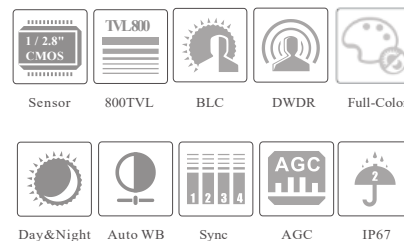

CAMERA

NAC-HD-321FC

2MP Full-color HD Analog Bullet Camera

- 1080P real-time image, high resolution, true color
- AHD / TVI / CVI lossless HD video output
- Support 960H CVBS output
- Up to 800 TVL resolution
- CMOS progressive scan, perfectly capturing the moving object
- Support OSD menu
- High speed, long distance and real time transmission
- 24/7 full color imaging
- LED can be turned on or off automatically
- Support noise reduction function
- 20 ~ 30m LED distance
- IP67
- Support COC

SPECIFICATIONS

Model	NAC-HD-321FC
Specifications	
Camera	
Image Sensor	1 / 2.8 "CMOS
Resolution	2MP
Image Size	1920 x 1080
Video Output	AHD / TVI / CVI / CVBS
Image System	PAL / NTSC
Electronic Shutter	Auto
LED Distance	20 ~ 30 m
Frame Rate	30fps(60Hz); 25fps (50Hz)
Min. Illumination	0 lux (LED ON)
Lens	3.6 mm (2.8mm optional)
Lens Mount	M12
S / N Ratio	≥52dB (AGC OFF)
Ingress Protection	IP 67
Functions	
Function Control	OSD (COC Control)
Smart LED	Manual or Auto mode
ICR	NO
Digital WDR	Yes
2D/3D DNR	Yes
AGC	Yes
Global Exposure	Yes
Central Exposure	Yes
Auto White Balance	Yes
BLC	Yes
Front Light Compensation	Yes
Contrast	Yes
Saturation/Color Gain	Yes
Sharpness	Yes
Image Setting	Yes
Defect Correction	Auto
Language	Chinese and English
Angle Adjustment	Pan: 0°~360°; Tilt: 0°~80°; Rotation: 0°~360°
Others	
Power Supply	DC12V (± 15%)
Power Consumption	LED OFF : < 1W; LED ON : < 3W
Working Environment	- 30 °C ~ 50 °C, 10 % ~ 90 % (relative humidity)
Dimensions (mm)	165.7 × 69 × 69
Weight (net)	Approx. 0.37KG