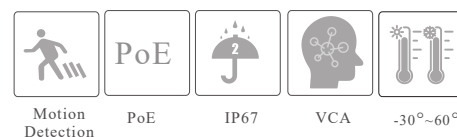

CAMERA

# NGC-7240VAZ-ID

4MP Dual Illumination

Water-proof Turret Network Camera

- H.265+ /H.265 /H.264+ /H.264/MJPEG coding
- Max. resolution: 4MP ( 2560 × 1440)
- Auto day/night switch
- 3D DNR, WDR, HLC, BLC, etc.
- ROI coding
- Support smart supplement light
- 20~30m white light view distance; 30~50m IR view distance
- DC12V/PoE power supply
- IP 67 ingress protection
- Support dual streams
- Support remote monitoring by smart phones& tablet PCs with iOS and Android OS
- Support line crossing detection & region intrusion detection
- Support SMD