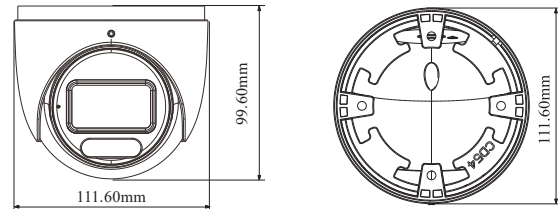

PoE	Yes, IEEE802.3af
Supplement Light Range	IR range: 30 ~ 50 m; white light range:20 ~ 30 m
Ingress Protection	IP67
<b>Others</b>	
Power Supply	DC12V/PoE
Power Consumption	< 8.5W
Operating Environment	- 30 °C ~ 60 °C (-22°F~140°F), Humidity: less than 95 % (non-condensing)
Storage Environment	- 30 °C ~ 65°C (-22°F~149°F), Humidity: less than 95 % (non-condensing)
Dimensions ( mm )	Ø111.6 × 99.6
Weight ( net )	Approx. 0.484KG
Installation	Ceiling mounting; Wall mounting
Certificate	CE, FCC
Environmental Protection	Complies with Directive EU RoHS, WEEE(2012/19/EU) , directive 94/62/EC and REACH(EC1907/2006)

### DIMENSIONS