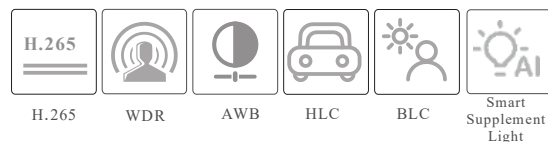

CAMERA

# NGC-7240VAZ-ID

4MP Dual Illumination

Water-proof Turret Network Camera

- H.265+ /H.265 /H.264+ /H.264/MJPEG coding
- Max. resolution: 4MP ( 2560 × 1440)
- Auto day/night switch
- 3D DNR, WDR, HLC, BLC, etc.
- ROI coding
- Support smart supplement light
- 20~30m white light view distance; 30~50m IR view distance
- DC12V/PoE power supply
- IP 67 ingress protection
- Support dual streams
- Support remote monitoring by smart phones& tablet PCs with iOS and Android OS
- Support line crossing detection & region intrusion detection
- Support SMD

PoE	Yes, IEEE802.3af
Supplement Light Range	IR range: 30 ~ 50 m; white light range:20 ~ 30 m
Ingress Protection	IP67
<b>Others</b>	
Power Supply	DC12V/PoE
Power Consumption	< 8.5W
Operating Environment	- 30 °C ~ 60 °C (-22°F~140°F), Humidity: less than 95 % (non-condensing)
Storage Environment	- 30 °C ~ 65°C (-22°F~149°F), Humidity: less than 95 % (non-condensing)
Dimensions ( mm )	Ø111.6 × 99.6
Weight ( net )	Approx. 0.484KG
Installation	Ceiling mounting; Wall mounting
Certificate	CE, FCC
Environmental Protection	Complies with Directive EU RoHS, WEEE(2012/19/EU) , directive 94/62/EC and REACH(EC1907/2006)