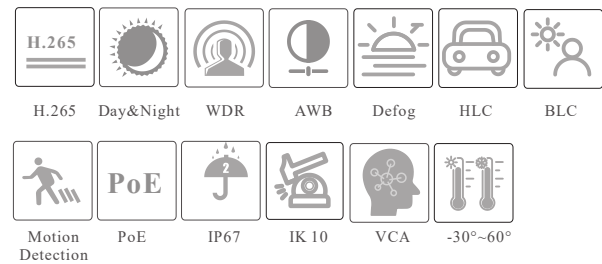

## 12MP IR Water-Proof Dome Network Camera

- H.265+/H.265/H.264+/H.264/MJPEG coding
- Max. resolution: 4000 × 3000
- ICR auto switch, true day / night vision
- 30 ~ 50m IR night view distance
- Motorized zoom lens
- 3D DNR, true WDR, HLC, BLC, Defog, Smart IR and ROI coding
- Support image distortion correction
- Built-in micro SD card slot; up to 512GB
- DC12V/PoE power supply
- IP67 & IK10
- Support five streams
- Support remote monitoring by smart phones & tablet PCs with iOS and Android OS
- Support P2P function
- Intelligent analytics
- Dual system backup