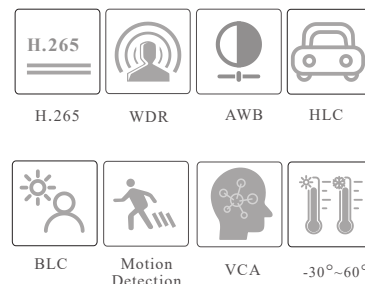

CAMERA

NGC-7250FS-W

5MP IR Wi-Fi Network Camera

- H.265+ /H.265 /H.264+ /H.264/MJPEG coding
- Max. resolution: 5MP (2880 × 1620)
- Auto day/night switch
- 3D DNR, HWDR, HLC, BLC, etc.
- ROI coding
- 10~20m IR view distance
- DC12V power supply
- Support three streams
- Support remote monitoring by smart phones& tablet PCs with iOS and Android OS
- Support P2P function
- Support Wi-Fi 6
- Support SMD
- Intelligent analytics