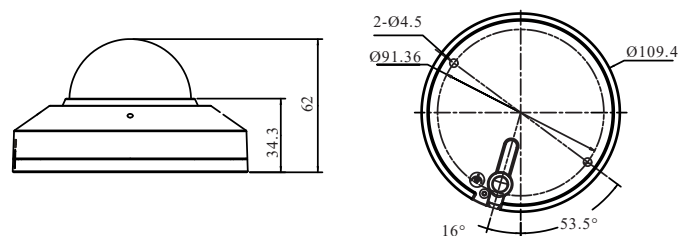

Indicator	Yes
Audio	1CH audio input; 1CH built-in MIC
Storage	Built-in micro SD card slot, up to 256GB
Reset	Yes
Wi-Fi	
Wireless Standards	IEEE802.11a/b/g/n, IEEE802.11ac, IEEE802.11ax,
Frequency Range	2.4GHz & 5GHz
Channel Bandwidth	20MHz
Security	WEP, WPA-PSK/WPA2-PSK
Wireless Range	120m (no obstacles)
Transfer Rates	11b: 11Mbps; 11g:54Mbps; 11n: up to 150Mbps
Others	
Power Supply	DC12V
Power Consumption	< 4.5W
Operating Environment	-30 °C ~ 60 °C (-22°F~140°F);Humidity: less than 95 % (non-condensing)
Storage Environment	-30 °C ~ 65°C (-22°F~149°F), Humidity: less than 95 % (non-condensing)
Dimensions (mm)	Ø109.4 ×62
Weight (net)	Approx. 0.27KG
Installation	Ceiling mounting; Wall mounting
Certificate	CE, FCC
Environmental Protection	Complies with Directive EU RoHS, WEEE(2012/19/EU) , directive 94/62/EC and REACH(EC1907/2006)

DIMENSIONS

AVAILABLE ACCESSORIES