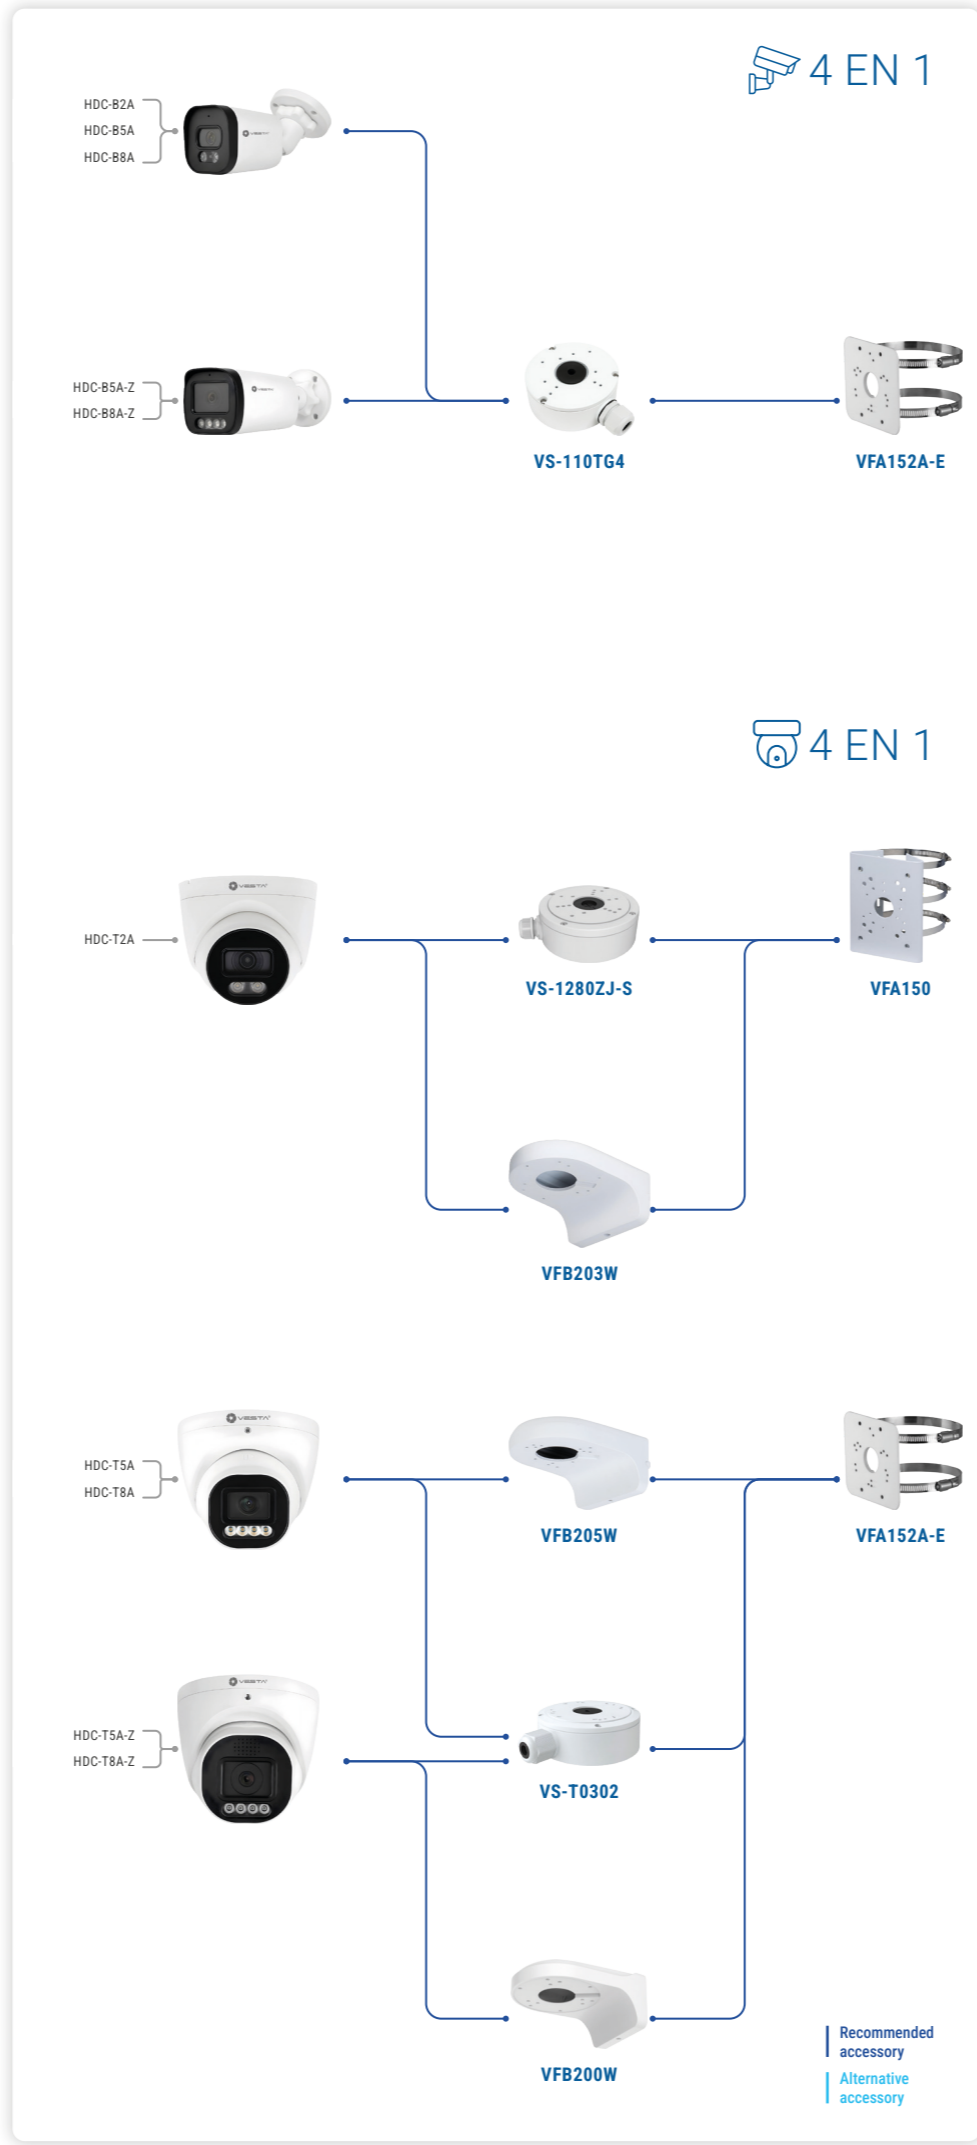

## Full compatibility for a perfect installation

Official VESTA Advanced Video accessories

Junction boxes

Wall mounts

Pole mounts

**Junction boxes**

<b>PF180</b> Junction box for bullet cameras	<b>VFA130-E</b> Junction box for domes	<b>VFA137</b> Junction box for domes	<b>VS-0301G1</b> Junction box for domes
<b>VS-110TG4</b> Junction box for bullet cameras	<b>VS-1280ZJ-DM18</b> Junction box for domes	<b>VS-1280ZJ-S</b> Junction box for bullet cameras/domes	<b>VS-1280ZJ-XS</b> Junction box for domes
<b>VS-140E</b> Junction box for domes	<b>VS-T0302</b> Junction box for domes	<b>PF180-B</b> Junction box for bullet cameras	<b>VFA130-E-B</b> Junction box for domes
<b>VFA137-B</b> Junction box for domes	<b>VS-110TG4-B</b> Junction box for bullet cameras	<b>VS-1280ZJ-DM18-B</b> Junction box for domes	<b>VS-1280ZJ-XS-BLACK</b> Junction box for domes

**Wall mounts**

<b>VFB200W</b> Wall mount for domes	<b>VFB203W</b> Wall mount for domes	<b>VFB205W</b> Wall mount for domes	<b>VFB203W-B</b> Wall mount for domes
--	--	--	--

**Pole mounts**

<b>VFA150</b> Pole adaptor mount	<b>VFA152A-E</b> Pole adaptor mount
-------------------------------------	--