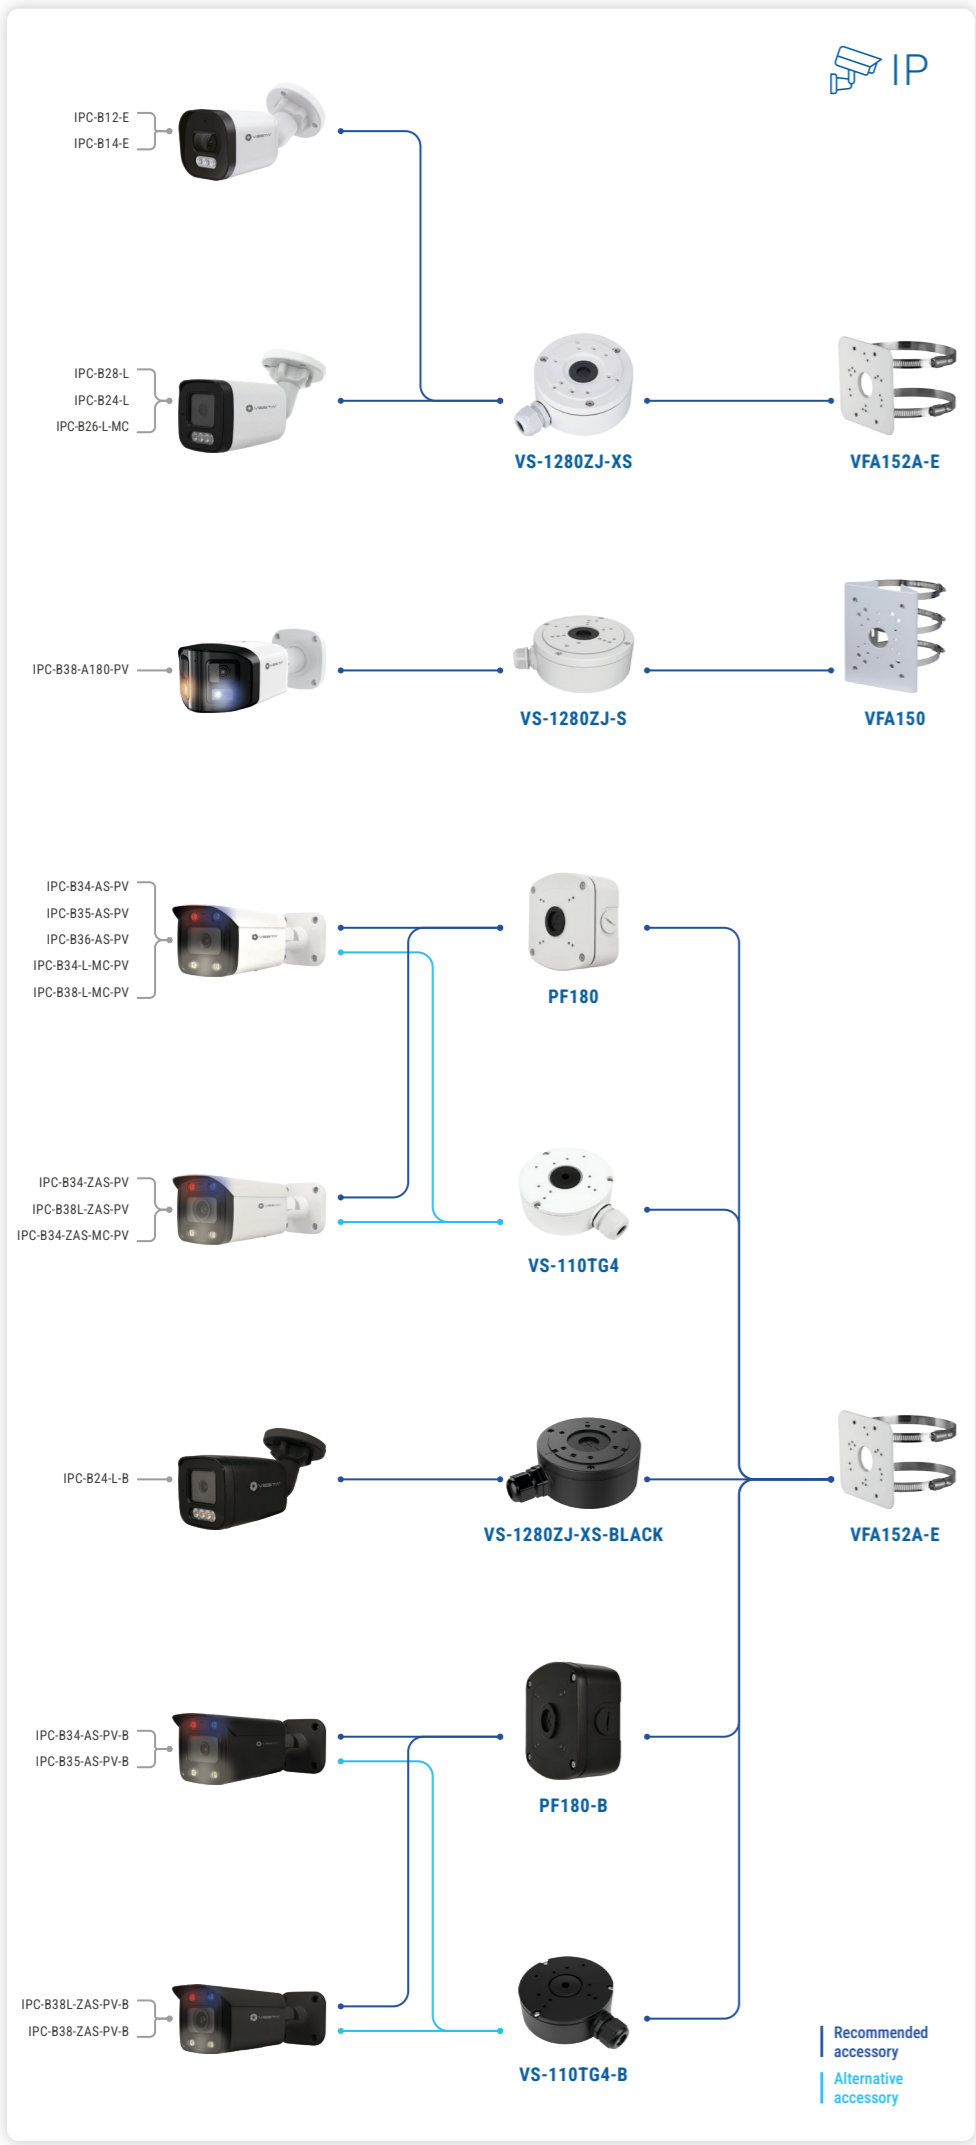

## Full compatibility for a perfect installation

Official VESTA Advanced Video accessories

Junction boxes

Wall mounts

Pole mounts

**Junction boxes**

<b>PF180</b> Junction box for bullet cameras	<b>VFA130-E</b> Junction box for domes	<b>VFA137</b> Junction box for domes	<b>VS-0301G1</b> Junction box for domes
<b>VS-110TG4</b> Junction box for bullet cameras	<b>VS-1280ZJ-DM18</b> Junction box for domes	<b>VS-1280ZJ-S</b> Junction box for bullet cameras/domes	<b>VS-1280ZJ-XS</b> Junction box for domes
<b>VS-140E</b> Junction box for domes	<b>VS-T0302</b> Junction box for domes	<b>PF180-B</b> Junction box for bullet cameras	<b>VFA130-E-B</b> Junction box for domes
<b>VFA137-B</b> Junction box for domes	<b>VS-110TG4-B</b> Junction box for bullet cameras	<b>VS-1280ZJ-DM18-B</b> Junction box for domes	<b>VS-1280ZJ-XS-BLACK</b> Junction box for domes

**Wall mounts**

<b>VFB200W</b> Wall mount for domes	<b>VFB203W</b> Wall mount for domes	<b>VFB205W</b> Wall mount for domes	<b>VFB203W-B</b> Wall mount for domes
--	--	--	--

**Pole mounts**

<b>VFA150</b> Pole adaptor mount	<b>VFA152A-E</b> Pole adaptor mount
-------------------------------------	--