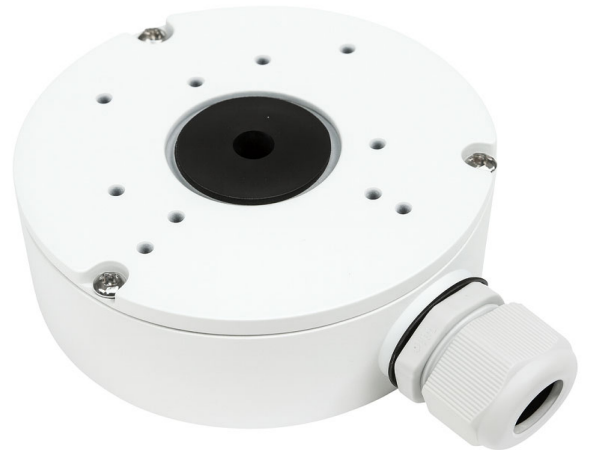

VS-110TG4

VS-110TG4

VESTA outdoor junction box

- VESTA junction box for cameras
- Suitable for outdoor use
- Ceiling or wall installation
- Made of aluminum alloy.

Reference / Model

VS-110TG4 / VS-110TG4

Technical specifications

VESTA junction box for cameras

Side and bottom cable entry hole

Environmental

For outdoor use

Operating temperature: -40 °C ~ +60 °C

Relative humidity: <90%

Physical characteristics

Made of aluminum alloy

White color

Wall or ceiling installation

Dimensions: Ø110 mm

Contents

Connection box **VS-110TG4** (VS-110TG4)